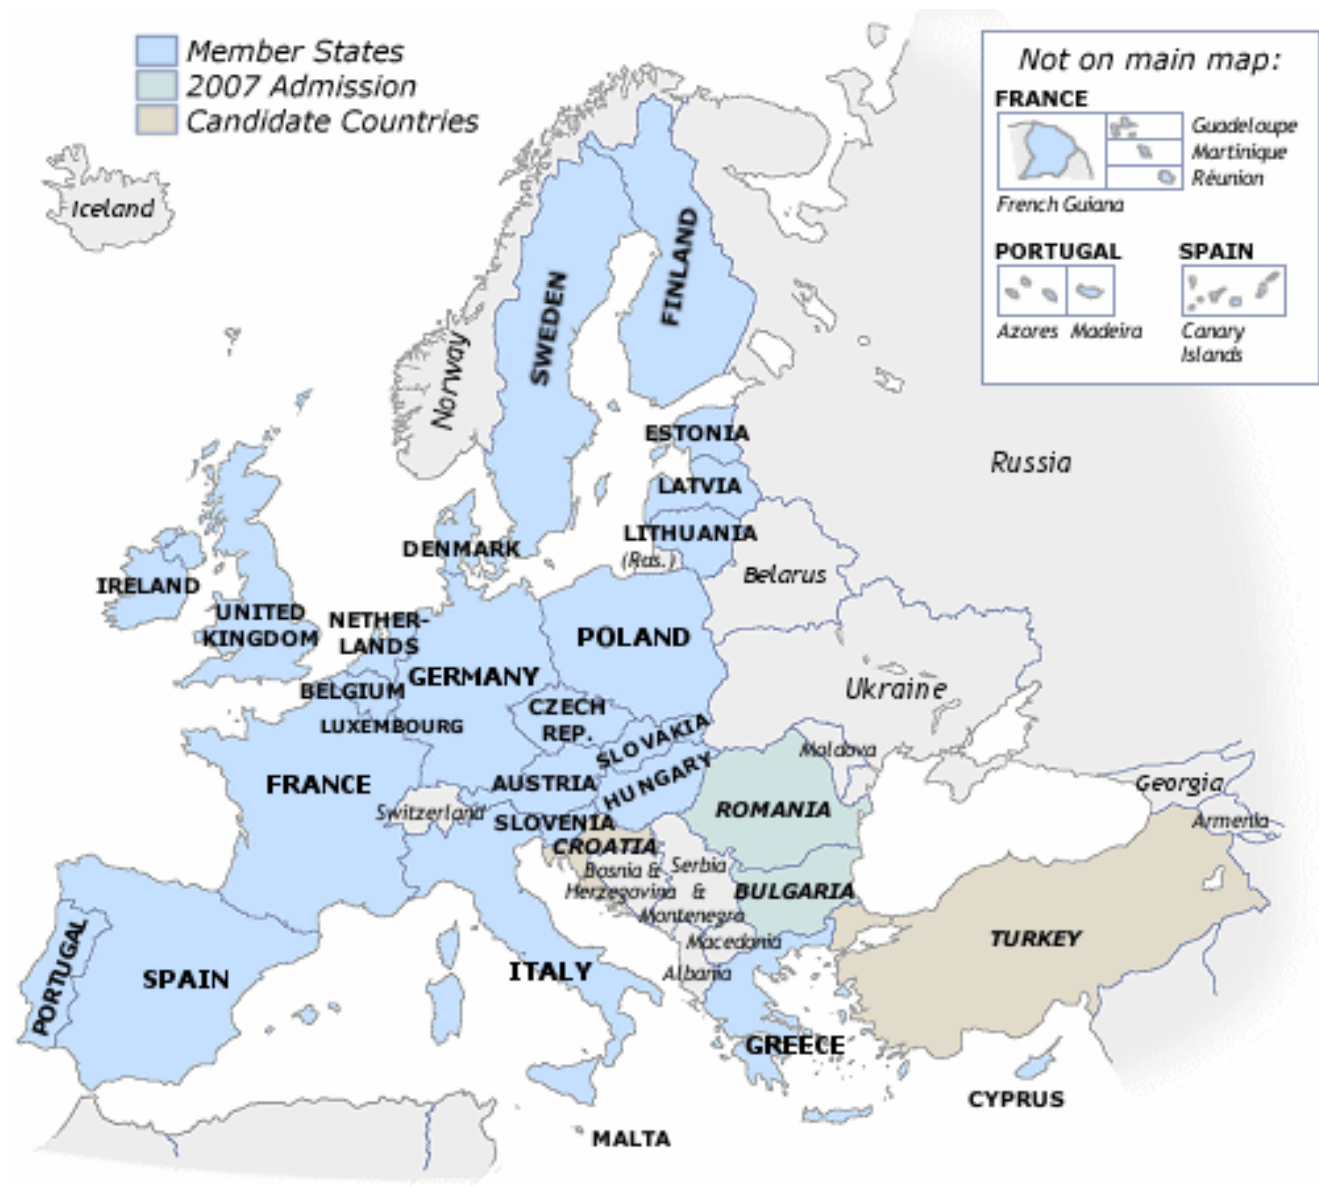

The image features the European Union flag, a blue rectangle with twelve gold stars arranged in a circle, waving against a light blue sky. The flag is the central focus of the image.

# *L'identità europea*

 *Geographical Tour: A Tour of Empire*

 *Charlemagne's Empire, 814. Either directly or indirectly, Charlemagne ruled a vast empire that included almost all of the Western Roman Empire except for Spain and Britain.*

# 1 - L'EUROPA MONDIALE (1900)

# 1- LE EUROPE PROFONDE

Europa Atlantica

Centro di gravità

Marche euromediterranee

Piccola Mitteleuropa

Grande Mitteleuropa

Macroregione baltica

Balcani profondi